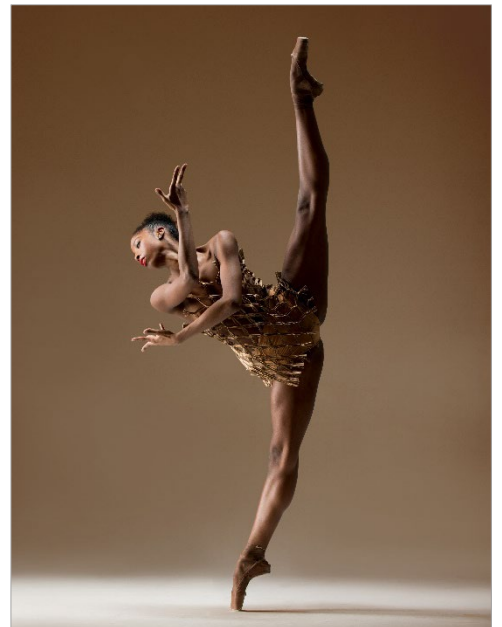

THE EFA Rep History 2002-2027

Air Play by Acrobuffos

Circular Abstractions: Bull's Eye Quilts

Division of Birds/Survey of Sounds and Photographs by Mary Whalen &
Dr. Sharon Gill

Fantastic Fur and Feathers Traveling Exhibition

Julien Labro

My Hero! Contemporary Art & Superhero Action

Take Me to the River: Memphis Soul and Rhythm & Blues Revue

Taylor 2

The Polar Bears Go Up! by Fish And Game

2016-2017

Chanticleer

Complexions Contemporary Ballet

Ensemble Español Spanish Dance Theater

Gershwin's Magic Key by Kalamazoo Symphony Orchestra

**Jeremy Thatcher, Dragon Hatcher* by Western Michigan University
Department of Theatre

Orchid Ensemble

Marcia Wood: Kalamazoo Sculptor

Poetry of Content: Five Contemporary Realist Artists

**Prints from Ox-Bow* Traveling Exhibition

The Man Who Planted Trees by Puppet State Theatre Company

The Moon's a Balloon by Patch Theatre Company

2015-2016

Ailey II

Alchemia by MOMIX

Anderson and Roe Piano Duo

Caladh Nua

Common Ground: African American Art from Flint Institute of Arts, Kalamazoo
Institute of Arts And Muskegon Museum of Art

Love That Dog by Theatergroep Kwatta

People in Places

Samite Trio